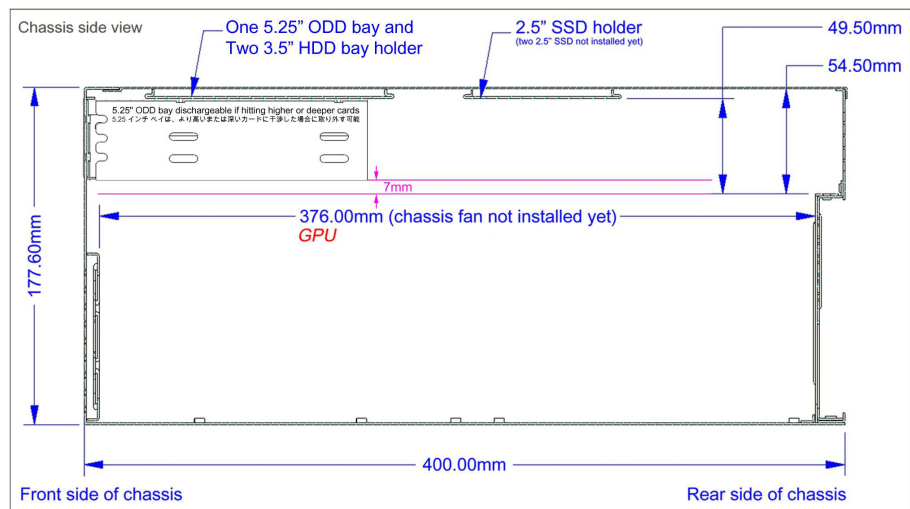

1 2 3 4 5 6 7

A

B

C

D

E

SUNTAi8025 CFM 41.89

SUNTAi8025 CFM 41.89

D80SM CFM 30.00

D80SM CFM 30.00

SUNTAi8038 CFM 50.00 (option)

SUNTAi8038 CFM 50.00 (option)

容許公差:
TOLERANCES:

.XXX ±.025

.XX ±.100

.X ±.250

投影法:
PROJECTION:

第三角法

材料規格:
MATERIAL: SGCC 1.2mm ~ 2.0mm thickness

核准者:
APPROVE BY: Robert Roan

日期:
DATE: January 23, 2024

審核者:
CHECK BY: Jun Chen

日期:
DATE: January 22, 2024

繪圖者:
DRAW BY: Venness Huang

日期:
DATE: January 04, 2024

Genesys Group 台灣工控有限公司
genesysgroup.com.tw

品名:
MODEL NO: 4U black eATX GPU server chassis

料號:
PART NO: C440B

圖號:
DRAW NO: 圖號:
FILE NO: c440b-drawing-20240123

單位: mm 版次: 1.0 規格: 編號: OF
UNITS: REV. NO: SPEC.: SHEET: