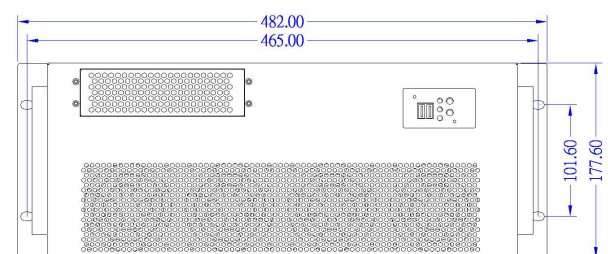

1 2 3 4 5 6 7

A

B

C

D

E

SUNTAi8025 CFM 41.89

SUNTAi8025 CFM 41.89

投影法:
PROJECTION:

第三角法

材料規格:
MATERIAL: SGCC 1.2mm ~ 2.0mm thickness

核准者:
APPROVE BY: Robert Roan

日期:
DATE: January 23, 2024

審核者:
CHECK BY: Jun Chen

日期:
DATE: January 22, 2024

繪圖者:
DRAW BY: Venness Huang