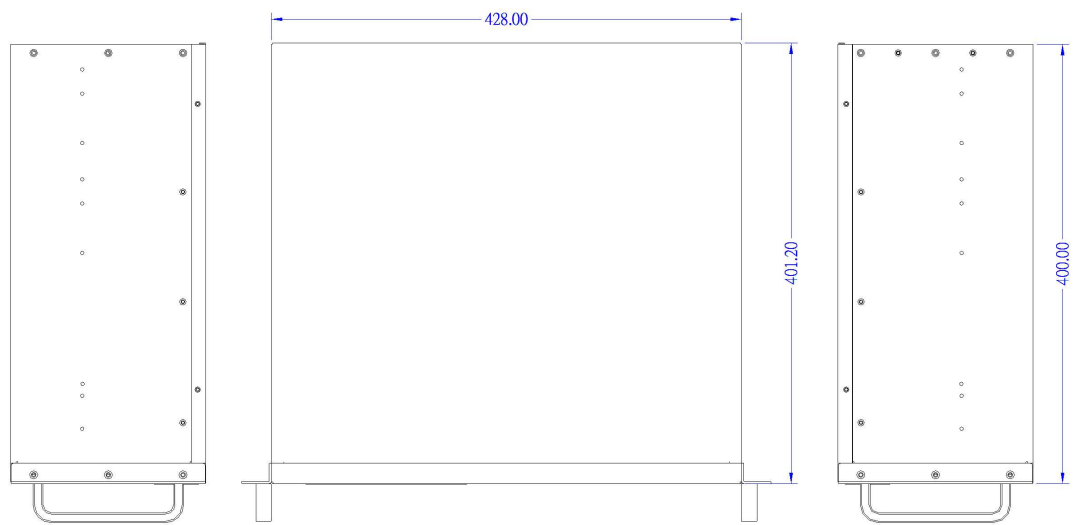

1 2 3 4 5 6 7

A

B

C

D

E

SUNTAi8025 CFM 41.89

SUNTAi8025 CFM 41.89

D80SM CFM 30.00

D80SM CFM 30.00

SUNTAi8038 CFM 50.00 (option)

SUNTAi8038 CFM 50.00 (option)

容許公差:
TOLERANCES:

.XXX ±.025

.XX ±.100

.X ±.250

投影法:
PROJECTION:

第三角法

材料規格:
MATERIAL: SGCC 1.2mm ~ 2.0mm thickness

核准者:
APPROVE BY: Robert Roan

日期:
DATE: January 23, 2024

審核者:
CHECK BY: Jun Chen

日期:
DATE: January 22, 2024

繪圖者:
DRAW BY: Venness Huang

日期:
DATE: January 04, 2024

Genesys Group 台灣工控有限公司
genesysgroup.com.tw

品名:
MODEL NO: 4U black eATX GPU server chassis

料號:
PART NO: C440B

圖號:
DRAW NO: 圖號:
FILE NO: c440b-drawing-20240123

單位: mm 版次: 1.0 規格: 編號: OF
UNITS: REV. NO: SPEC.: SHEET: