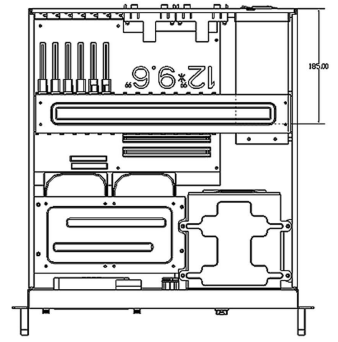

1 2 3 4 5 6 7

A

B

C

D

E

REVISIONS		日期 DATE
版次 REV.	修訂 記號 DESCRIPTION	

Zippy MRT & MRW RPS
PSU depth at 185mm

SiS EFRP-2462 & 2502 RPS
PSU depth at 190mm

SureStar R4B-X00G1V2 RPS
PSU depth at 199mm

Zippy MRG RPS
PSU depth at 200mm

Regular PS2 PS
PSU depth at 140mm~200mm

C480E 4U black eATX rackmount server chassis
Black texture durable painted
C480EW 4U beige eATX rackmount server chassis
Pantone# RAL 9018 Beige texture durable painted