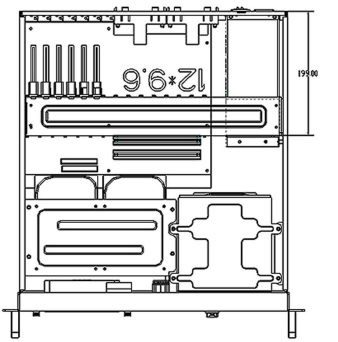

1 2 3 4 5 6 7

A

B

C

D

E

REVISIONS		日期 DATE
版次 REV.	修訂 記號 DESCRIPTION	

Zippy MRT & MRW RPS
PSU depth at 185mm

SiS EFRP-2462 & 2502 RPS
PSU depth at 190mm

SureStar R4B-X00G1V2 RPS
PSU depth at 199mm

Zippy MRG RPS
PSU depth at 200mm

Regular PS2 PS
PSU depth at 140mm~200mm

C480E 4U black eATX rackmount server chassis
Black texture durable painted
C480EW 4U beige eATX rackmount server chassis
Pantone# RAL 9018 Beige texture durable painted

容許公差: TOLERANCES:	.XXX ±.025 .XX ±.100 .X ±.250
投影法: PROJECTION:	第三角法

材料規格: MATERIAL:	SGCC sheet metal at 1.2mm~2.0mm		
核准者: APPROVE BY:	Robert Roan	日期: DATE:	June 21, 2019
審核者: CHECK BY:	Jun Chen	日期: DATE:	June 21, 2019
繪圖者: DRAW BY:	Danny Chih	日期: DATE:	June 21, 2019