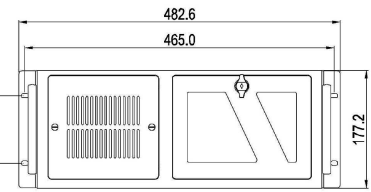

1 2 3 4 5 6 7

A

B

C

D

E

REVISIONS		日期 DATE
版次 REV.	修訂 記號 DESCRIPTION	

Zippy MRT & MRW RPS
PSU depth at 185mm

SiS EFRP-2462 & 2502 RPS
PSU depth at 190mm

SureStar R4B-X00G1V2 RPS
PSU depth at 199mm

Zippy MRG RPS
PSU depth at 200mm

Regular PS2 PS
PSU depth at 140mm~200mm

C480E 4U black eATX rackmount server chassis
Black texture durable painted
C480EW 4U beige eATX rackmount server chassis
Pantone# RAL 9018 Beige texture durable painted

容許公差: TOLERANCES:	.XXX ±.025 .XX ±.100 .X ±.250
投影法: PROJECTION:	第三角法

材料規格: MATERIAL:	SGCC sheet metal at 1.2mm~2.0mm		
核准者: APPROVE BY:	Robert Roan	日期: DATE:	June 21, 2019
審核者: CHECK BY:	Jun Chen	日期: DATE:	June 21, 2019
繪圖者: DRAW BY:	Danny Chih	日期: DATE:	June 21, 2019