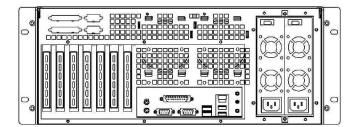

1 2 3 4 5 6 7

A

B

C

D

E

REVISIONS		日期 DATE
版次 REV.	修訂 記號 DESCRIPTION	

Zippy MRT & MRW RPS
PSU depth at 185mm

SiS EFRP-2462 & 2502 RPS
PSU depth at 190mm

SureStar R4B-X00G1V2 RPS
PSU depth at 199mm

Zippy MRG RPS
PSU depth at 200mm

Regular PS2 PS
PSU depth at 140mm~200mm

C480E 4U black eATX rackmount server chassis
Black texture durable painted
C480EW 4U beige eATX rackmount server chassis
Pantone# RAL 9018 Beige texture durable painted