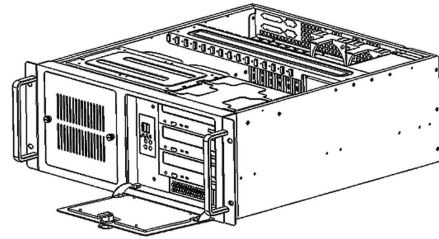

1 2 3 4 5 6 7

A

B

C

D

E

REVISIONS		日期 DATE
版次 REV.	修訂 記號 DESCRIPTION	

Zippy MRT & MRW RPS
PSU depth at 185mm

SiS EFRP-2462 & 2502 RPS
PSU depth at 190mm

SureStar R4B-X00G1V2 RPS
PSU depth at 199mm

Zippy MRG RPS
PSU depth at 200mm

Regular PS2 PS
PSU depth at 140mm~200mm

C480E 4U black eATX rackmount server chassis
Black texture durable painted
C480EW 4U beige eATX rackmount server chassis
Pantone# RAL 9018 Beige texture durable painted