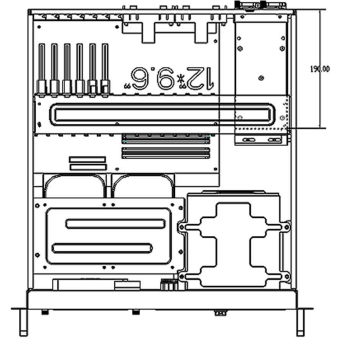

1 2 3 4 5 6 7

A

B

C

D

E

REVISIONS		日期 DATE
版次 REV.	修訂 記號 DESCRIPTION	

Zippy MRT & MRW RPS
PSU depth at 185mm

SiS EFRP-2462 & 2502 RPS
PSU depth at 190mm

SureStar R4B-X00G1V2 RPS
PSU depth at 199mm

Zippy MRG RPS
PSU depth at 200mm

Regular PS2 PS
PSU depth at 140mm~200mm

C480E 4U black eATX rackmount server chassis
Black texture durable painted
C480EW 4U beige eATX rackmount server chassis
Pantone# RAL 9018 Beige texture durable painted

容許公差: TOLERANCES:	.XXX ±.025 .XX ±.100 .X ±.250
投影法: PROJECTION:	第三角法

材料規格: MATERIAL:	SGCC sheet metal at 1.2mm~2.0mm		
核准者: APPROVE BY:	Robert Roan	日期: DATE:	June 21, 2019
審核者: CHECK BY:	Jun Chen	日期: DATE:	June 21, 2019
繪圖者: DRAW BY:	Danny Chih	日期: DATE:	June 21, 2019