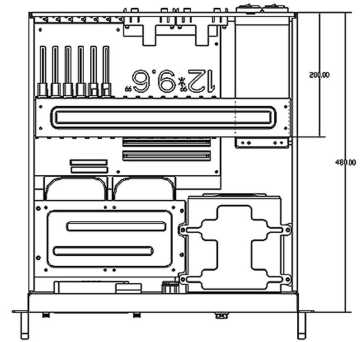

1 2 3 4 5 6 7

A

B

C

D

E

REVISIONS		日期 DATE
版次 REV.	修訂 記號 DESCRIPTION	

Zippy MRT & MRW RPS
PSU depth at 185mm

SiS EFRP-2462 & 2502 RPS
PSU depth at 190mm

SureStar R4B-X00G1V2 RPS
PSU depth at 199mm

Zippy MRG RPS
PSU depth at 200mm

Regular PS2 PS
PSU depth at 140mm~200mm

C480E 4U black eATX rackmount server chassis
Black texture durable painted
C480EW 4U beige eATX rackmount server chassis
Pantone# RAL 9018 Beige texture durable painted

容許公差: TOLERANCES:	.XXX ±.025 .XX ±.100 .X ±.250
投影法: PROJECTION:	第三角法

材料規格: MATERIAL:	SGCC sheet metal at 1.2mm~2.0mm		
核准者: APPROVE BY:	Robert Roan	日期: DATE:	June 21, 2019
審核者: CHECK BY:	Jun Chen	日期: DATE:	June 21, 2019
繪圖者: DRAW BY:	Danny Chih	日期: DATE:	June 21, 2019