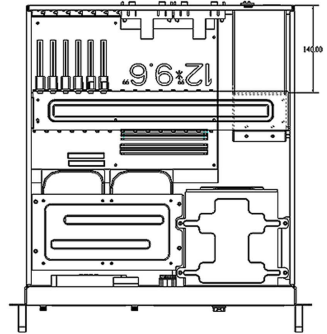

1 2 3 4 5 6 7

A

B

C

D

E

REVISIONS		日期 DATE
版次 REV.	修訂 記號 DESCRIPTION	

Zippy MRT & MRW RPS
PSU depth at 185mm

SiS EFRP-2462 & 2502 RPS
PSU depth at 190mm

SureStar R4B-X00G1V2 RPS
PSU depth at 199mm

Zippy MRG RPS
PSU depth at 200mm

Regular PS2 PS
PSU depth at 140mm~200mm

C480E 4U black eATX rackmount server chassis
Black texture durable painted
C480EW 4U beige eATX rackmount server chassis
Pantone# RAL 9018 Beige texture durable painted

容許公差: TOLERANCES:	.XXX ±.025 .XX ±.100 .X ±.250
投影法: PROJECTION:	第三角法

材料規格: MATERIAL:	SGCC sheet metal at 1.2mm~2.0mm		
核准者: APPROVE BY:	Robert Roan	日期: DATE:	June 21, 2019
審核者: CHECK BY:	Jun Chen	日期: DATE:	June 21, 2019
繪圖者: DRAW BY:	Danny Chih	日期: DATE:	June 21, 2019