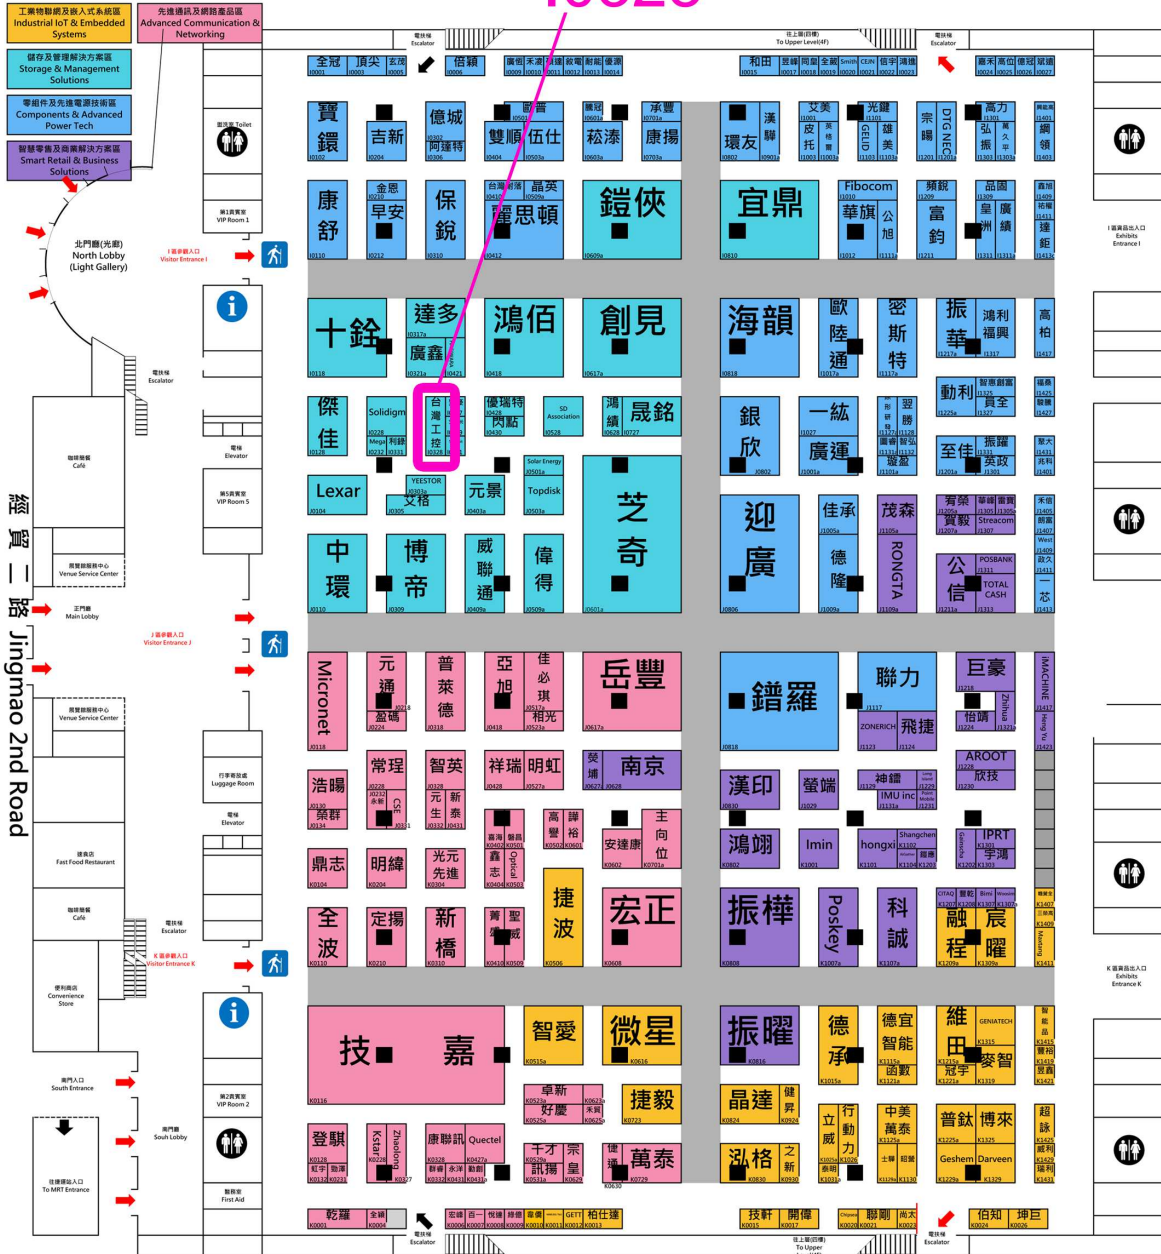

# Taipei Nangang Exhibition Center, Hall 1 Ground Level Exhibition Hall Plan ( 1F )

台灣工控有限公司

i0328

經貿二路 Jingmao 2nd Road  
經貿一路 Jingmao 1st Road

南港路一段 Nangang Road, Section 1

捷運南港展覽館站 MRT: Taipei Nangang Exhibition Center