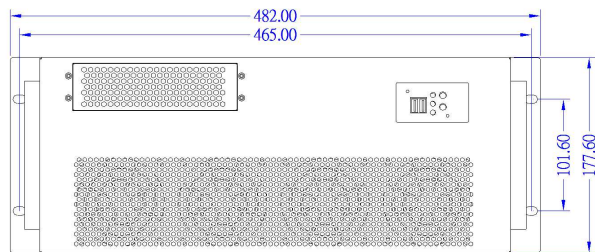

A

B

C

D

E

- SUNTAi8025 CFM 41.89
- SUNTAi8038 CFM 50.00 (option)
- SUNTAi8025 CFM 41.89
- SUNTAi8038 CFM 50.00 (option)
- D80SM CFM 30.00
- D80SM CFM 30.00

容許公差: TOLERANCES:	.XXX ±.025 .XX ±.100 .X ±.250
投影法: PROJECTION:	第三角法

材料規格: MATERIAL:	SGCC 1.2mm ~ 2.0mm thickness	
核准者: APPROVE BY:	Robert Roan	日期: DATE: June 20, 2025
審核者: CHECK BY:	Jun Chen	日期: DATE: June 20, 2025
繪圖者: DRAW BY:	Veness Huang	日期: DATE: June 20, 2025

Genesys Group 台灣工控有限公司
genesysgroup.com.tw

品名: MODEL NO:	4U black eATX GPU server chassis		
料號: PART NO:	C440B		
圖號: DRAW NO:	檔號: FILE NO:	c440b-drawing-20250620	
單位: UNITS:	版次: REV. NO:	規格: SPEC.:	編號: SHEET:
mm	1.1		OF