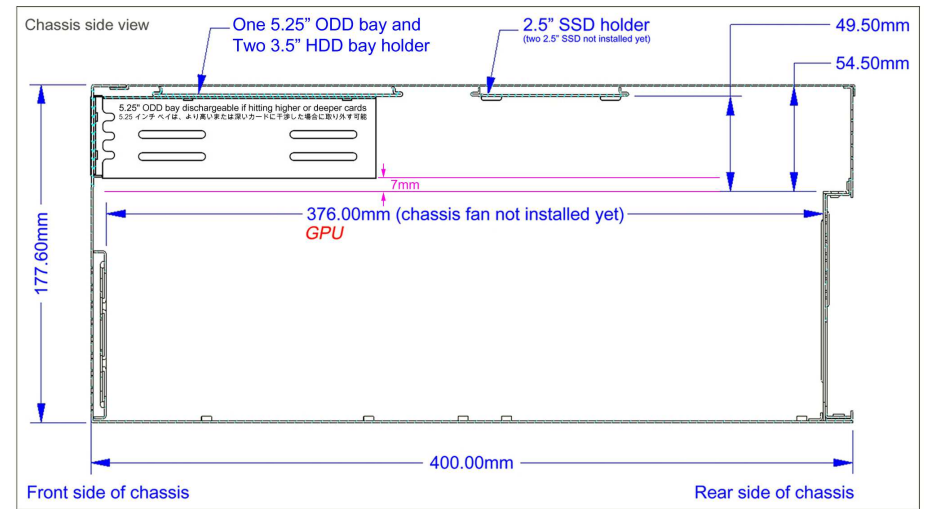

A

B

C

D

E

- SUNTAi8025 CFM 41.89
- SUNTAi8038 CFM 50.00 (option)
- SUNTAi8025 CFM 41.89
- SUNTAi8038 CFM 50.00 (option)
- D80SM CFM 30.00
- D80SM CFM 30.00

容許公差: TOLERANCES:	.XXX ±.025 .XX ±.100 .X ±.250
投影法: PROJECTION:	第三角法

材料規格: MATERIAL:	SGCC 1.2mm ~ 2.0mm thickness	
核准者: APPROVE BY:	Robert Roan	日期: DATE: June 20, 2025
審核者: CHECK BY:	Jun Chen	日期: DATE: June 20, 2025
繪圖者: DRAW BY:	Veness Huang	日期: DATE: June 20, 2025

Genesys Group 台灣工控有限公司
genesysgroup.com.tw

品名: MODEL NO:	4U black eATX GPU server chassis		
料號: PART NO:	C440B		
圖號: DRAW NO:	檔號: FILE NO:	c440b-drawing-20250620	
單位: UNITS:	版次: REV. NO:	規格: SPEC.:	編號: SHEET:
mm	1.1		OF