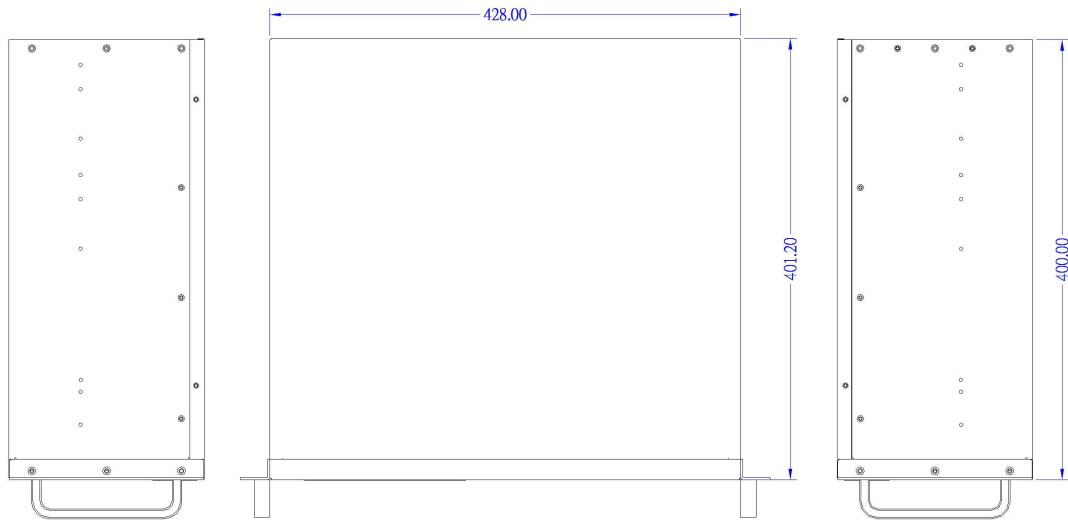

A

B

C

D

E

- SUNTAi8025 CFM 41.89
- SUNTAi8038 CFM 50.00 (option)
- SUNTAi8025 CFM 41.89
- SUNTAi8038 CFM 50.00 (option)
- D80SM CFM 30.00
- D80SM CFM 30.00

容許公差: TOLERANCES:	.XXX ±.025 .XX ±.100 .X ±.250
投影法: PROJECTION:	第三角法

材料規格: MATERIAL:	SGCC 1.2mm ~ 2.0mm thickness	
核准者: APPROVE BY:	Robert Roan	日期: DATE: June 20, 2025
審核者: CHECK BY:	Jun Chen	日期: DATE: June 20, 2025
繪圖者: DRAW BY:	Veness Huang	日期: DATE: June 20, 2025

Genesys Group 台灣工控有限公司
genesysgroup.com.tw

品名: MODEL NO:	4U black eATX GPU server chassis		
料號: PART NO:	C440B		
圖號: DRAW NO:	檔號: FILE NO:	c440b-drawing-20250620	
單位: UNITS:	版次: REV. NO:	規格: SPEC.:	編號: SHEET:
mm	1.1		OF