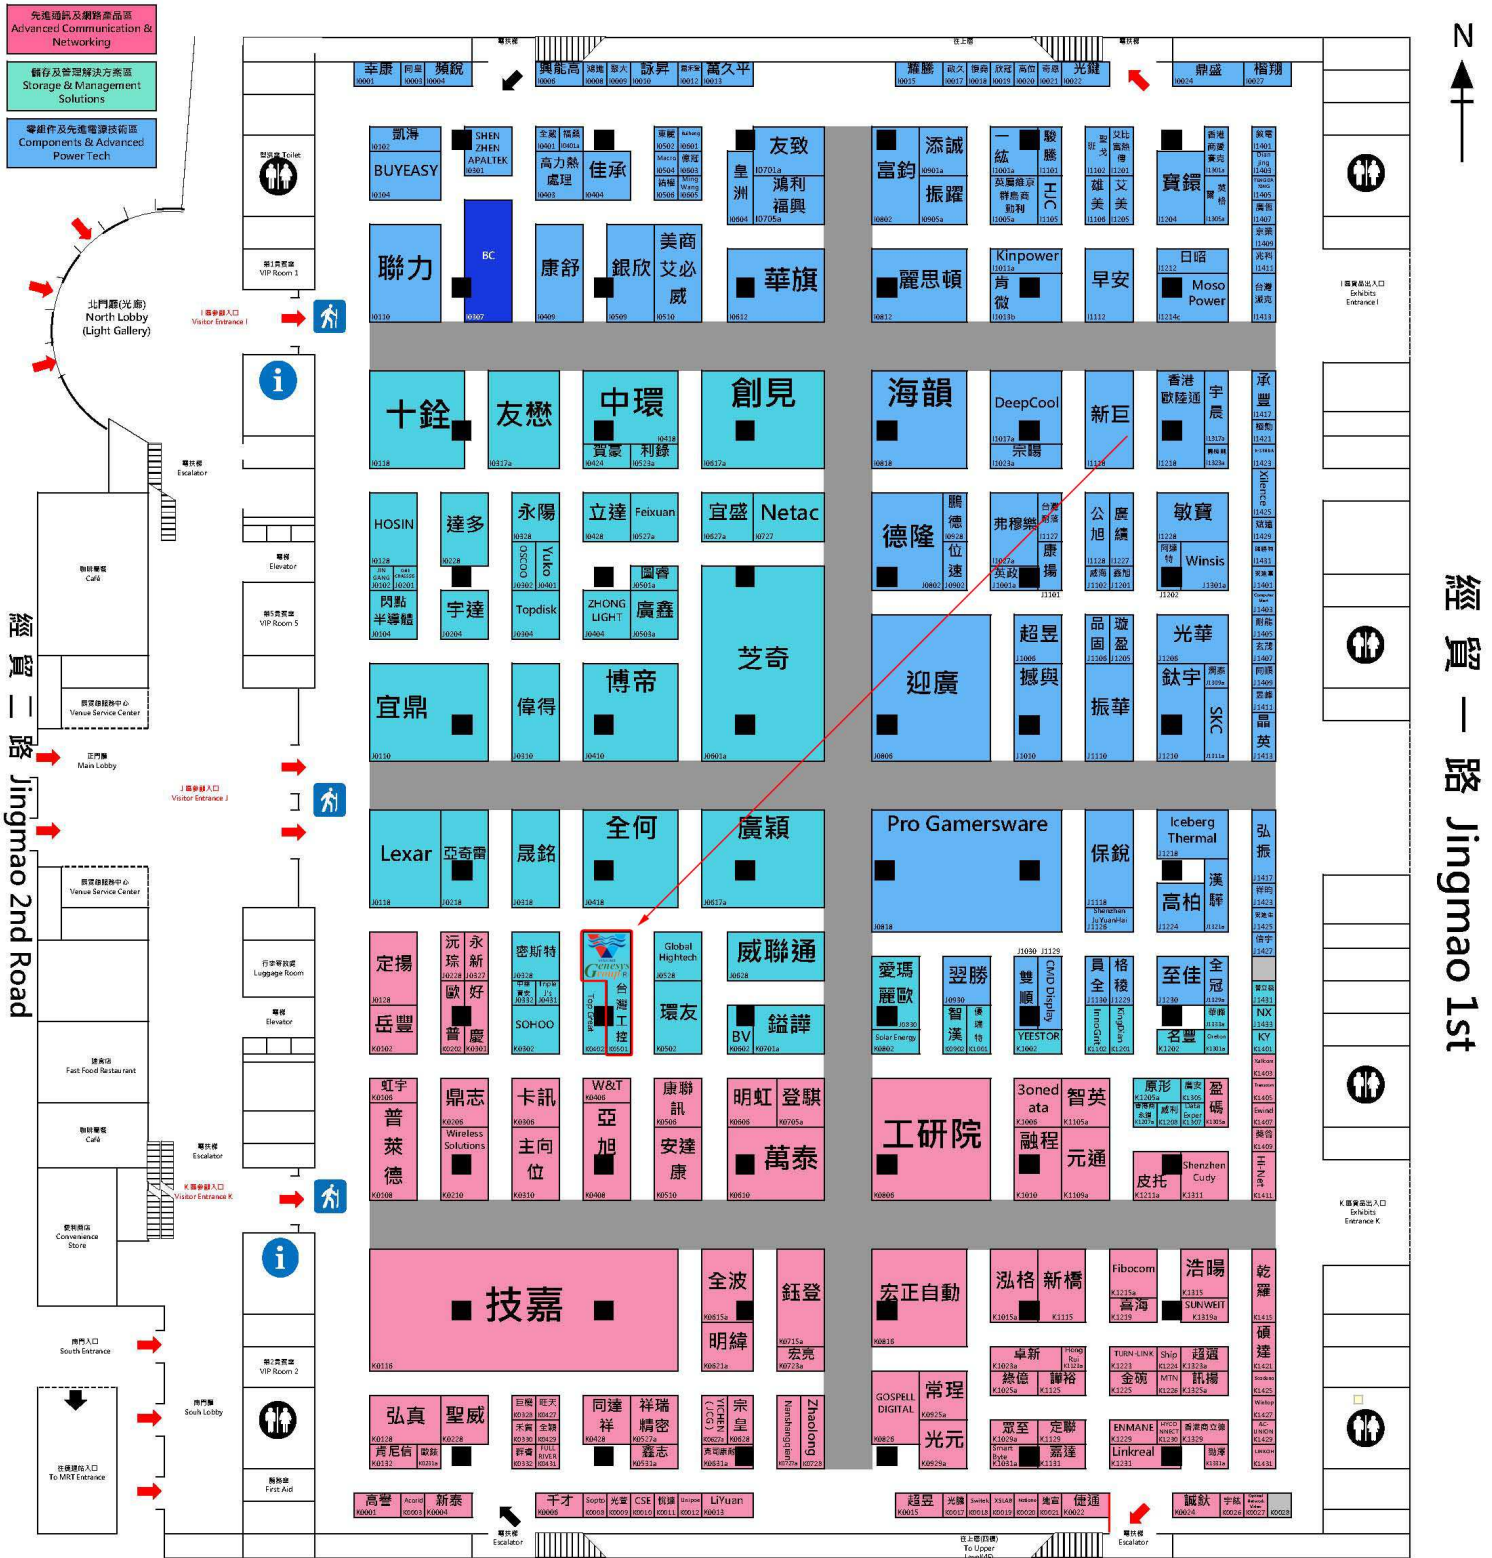

Taipei Nangang Exhibition Center, Hall 1 Ground Level Exhibition Hall Plan (1F)

2024/2/23

南港路一段 Nangang Road, Section 1
捷運南港展覽館站 MRT: Taipei Nangang Exhibition Center