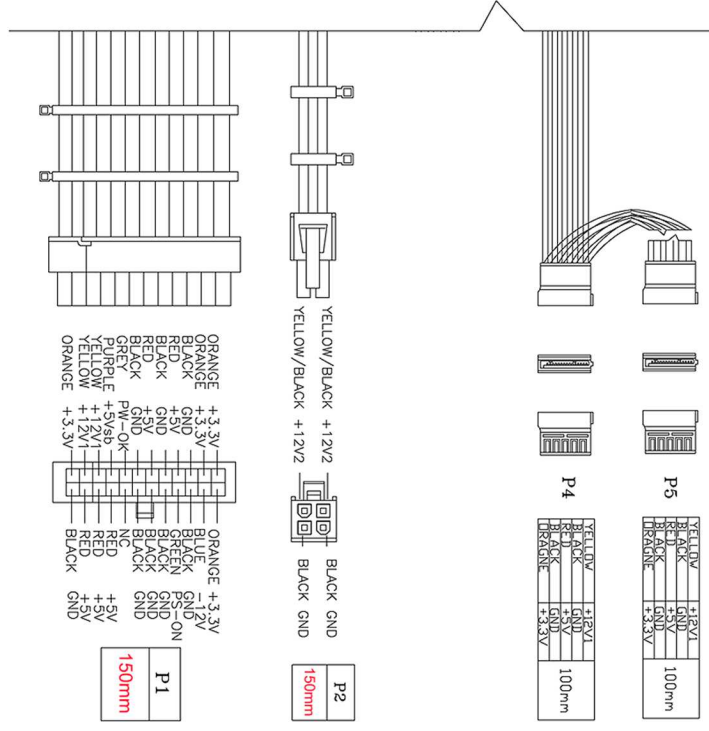

| REV. 1 | | REVISIONS | | DATE | |
|--------|-------------|-----------|-------------|------|-------------|
| REV. | DESCRIPTION | DATE | DESCRIPTION | DATE | DESCRIPTION |
| 1 | | | | | |

Chassis dimension: 224mm x 88mm x 206mm (W x H x D)
Chassis drive capacity: Two 2.5" SSD or one 3.5" HDD

Perfect power supply wiring harness for MINI-204B chassis

| | | | | | |
|-------------------------------------|--------------------|---------------------------------|-----------------------------|-----------------------------|--|
| 容許公差: TOLERANCES: | 材料規格: MATERIAL: | 核准者: APPROVE BY: Robert Roan | | 日期: DATE: March 10, 2017 | 料號: PART NO: enp7025b-162ygd-n-mini-204b-20170310 |
| .XXX ±.025 .XX ±.100 .X ±.250 | | 審核者: CHECK BY: 徐吉生 | 日期: DATE: March 10, 2017 | 圖號: DRAW NO: | 檔號: FILE NO: |
| 投影法: PROJECTION: 第三角法 | | 繪圖者: DRAW BY: 楊毓華 | 日期: DATE: March 10, 2017 | 單位: UNITS: mm | 規格: SPEC: |
| | | | | 版次: REV. NO: 0.0 | 編號: SHEET: |

Genesys Group 台灣工控有限公司
genesysgroup.com.tw

品名: 1U Flex ATX 250W power supply with PFC
NAME: wiring harness for MINI-204B chassis