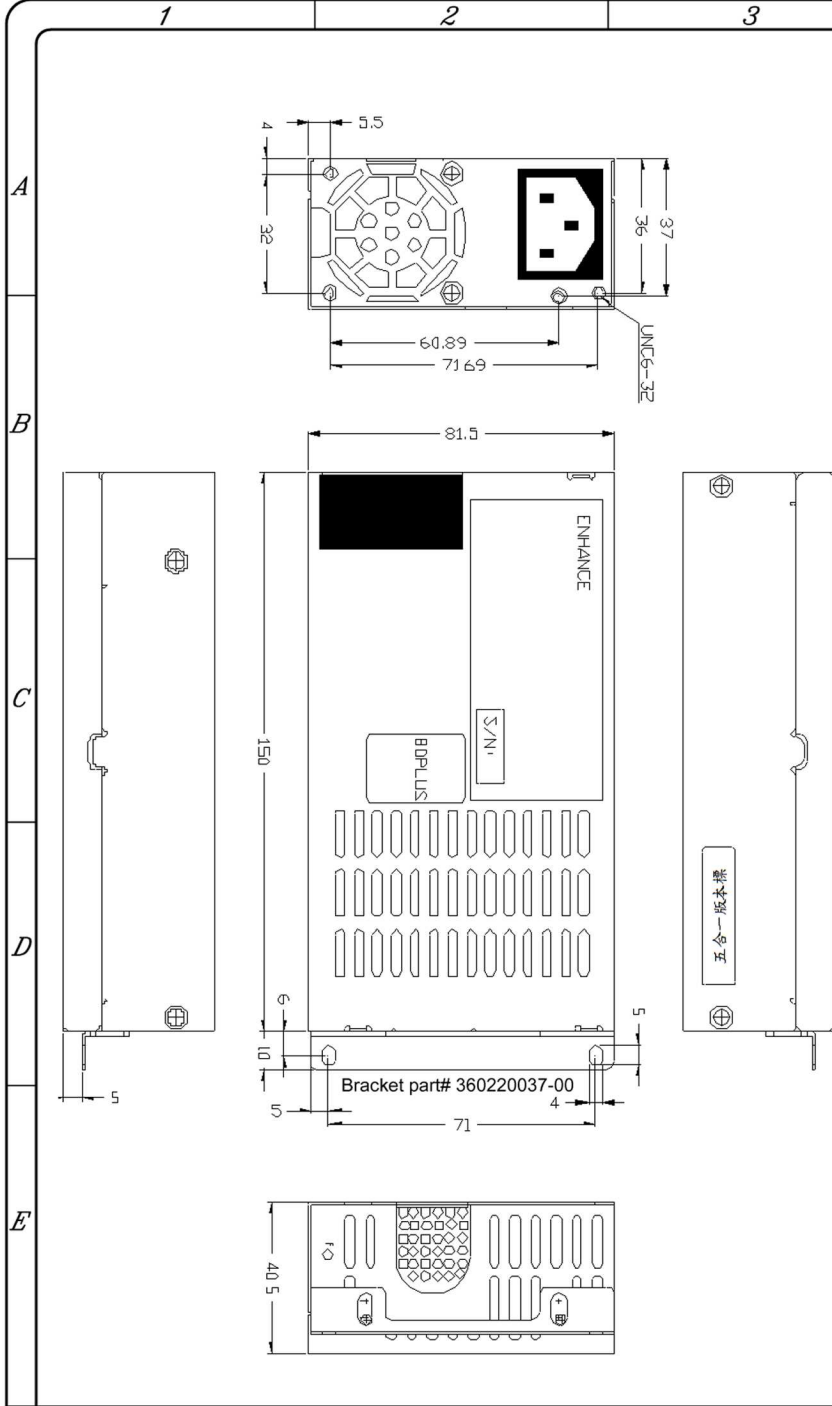

| REV. 1 | | REVISIONS | | DATE | |
|--------|-------------|-----------|-------------|------|-------------|
| REV. | DESCRIPTION | DATE | DESCRIPTION | DATE | DESCRIPTION |
| 1 | | | | | |

Chassis dimension: 224mm x 88mm x 206mm (W x H x D)
Chassis drive capacity: Two 2.5" SSD or one 3.5" HDD

Perfect power supply wiring harness for MINI-204B chassis

| | | | | | |
|-------------------------------------|--------------------|---------------------------------|-----------------------------|-----------------------------|--|
| 容許公差: TOLERANCES: | 材料規格: MATERIAL: | 核准者: APPROVE BY: Robert Roan | | 日期: DATE: March 10, 2017 | 料號: PART NO: enp7025b-162ygd-n-mini-204b-20170310 |
| .XXX ±.025 .XX ±.100 .X ±.250 | | 審核者: CHECK BY: 徐吉生 | 日期: DATE: March 10, 2017 | 圖號: DRAW NO: | 檔號: FILE NO: |
| 投影法: PROJECTION: 第三角法 | | 繪圖者: DRAW BY: 楊毓華 | 日期: DATE: March 10, 2017 | 單位: UNITS: mm | 規格: SPEC: |
| | | | | 版次: REV. NO: 0.0 | 編號: SHEET: |