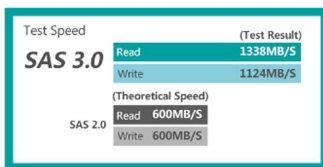

Model number: RW335-12G

Description: 2x5.25" to 3x3.5" HotSwap Cage SATA/SAS 12G

- * Two 5.25" space to three 3.5" HDD or 2.5" SSD hotswap mobile rack (if RAID supported, extra RAID card required)
- * 3.5" SATA1/2/3/3.2/3.3 & SAS1/2/3 SAS 12G or SAS/SATA 6G SSD/HDD with max. 26.1mm height compatible
- * Major mechanism by heat conductive aluminum extrusion with glossy brushed finish on the surface
- * The newest creative RailWay hotswap tray design, security with cross-check design (key plus switch)
- * Anti-vibration spring design by aluminum tray to be smoothly slide in/out and heat dissipation efficient
- * 3 HDD LED: each LED with 2 colors, green for power, orange for HDD access
- * One 70mm x 15mm exhaust cooling fan at rear side of HDD cage as standard
- * Front interface (LED): fan malfunction alert, and temperature overhear alert
- * Rear interface (1): 3x SATA 7pin data transfer port, 2x SATA 15pin psu input port, HDD access signal on/off switch
- * Rear interface (2): overhear Alarm setup jumper (55-degree C/60-degree/65-degree C adjustable)
- * Rear interface (3): 3x 2.54pin HDD signal connector
- * Rear interface (4): high speed fan or low speed fan adjustable switch
- * Accessory Pack: key x2, M3 flat head screw x9, M3 round head screw x8, #6 flat head screw x12
- * Global 3 years warranty or HDD hot swap cycle up to 50,000 times guaranteed
- * Product dimension: 205(L) x 146(W) x 86(H)mm
- * Package: N.W. 1.09 KGM, G.W. 1.31 KGM, CUFT 0.200 (254mm x 122mm x 178mm, single box packed)

Support upto 12Gbps Performance

Support upto the highest 12Gbps transmission performance and downward support 6Gbp

Aluminum body for quick heat sink

Aluminum body and aluminum tray to provide the quickest heat sink.